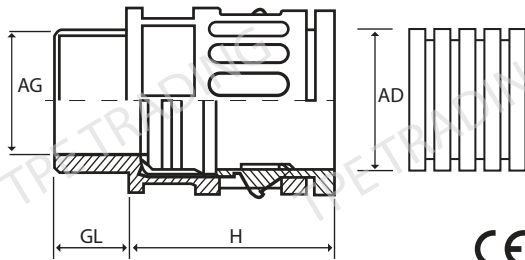

## I Product Overview

Material	PA6
Temperature	40°C to 100°C
Thread	M (Metric), G, NPT
Protection Degree	IP66, Using Suitable Seals (FR/FRH)

CE PAHS

Thread Type	Product Model	Flexible Size	Total Length (H)	Outer Size (AG)	Thread Length (GL)	Qty/Bag	
PG	SSQC-AD10.0/PG7	AD10.0	1/4"	23.0	12.5	10.0	100
	SSQC-AD13.0/PG9	AD13.0	5/16"	25.0	15.2	10.0	100
	SSQC-AD15.8/PG11	AD15.8	3/8"	27.0	18.6	10.0	100
	SSQC-AD18.5/PG13.5	AD18.5		28.0	20.4	12.0	50
	SSQC-AD21.2/PG16	AD21.2	1/2"	32.0	22.5	13.0	50
	SSQC-AD28.5/PG21	AD28.5	3/4"	34.0	28.3	14.0	50
	SSQC-AD34.5/PG29	AD34.5	1"	36.0	37.0	14.0	20
	SSQC-AD42.5/PG36	AD42.5	1-1/4"	38.5	47.0	14.0	10
SSQC-AD54.5/PG48	AD54.5	2"	40.0	59.3	15.0	10	

Thread Type	Product Model	Flexible Size	Total Length (H)	Outer Size (AG)	Thread Length (GL)	Qty/Bag	
G	SSQC-AD15.8/G3/8"	AD15.8	3/8"	28.0	16.6	10.0	100
	SSQC-AD21.2/G1/2"	AD21.2	1/2"	31.0	21.3	13.0	50
	SSQC-AD25.0/G1/2"	AD25.0	1/2"	35.0	21.3	13.0	50
	SSQC-AD28.5/G3/4"	AD28.5	3/4"	35.0	26.6	14.0	50
	SSQC-AD34.5/G1"	AD34.5	1"	36.0	33.4	14.0	20
	SSQC-AD54.5/G2"	AD54.5	2"	39.0	59.6	15.0	10